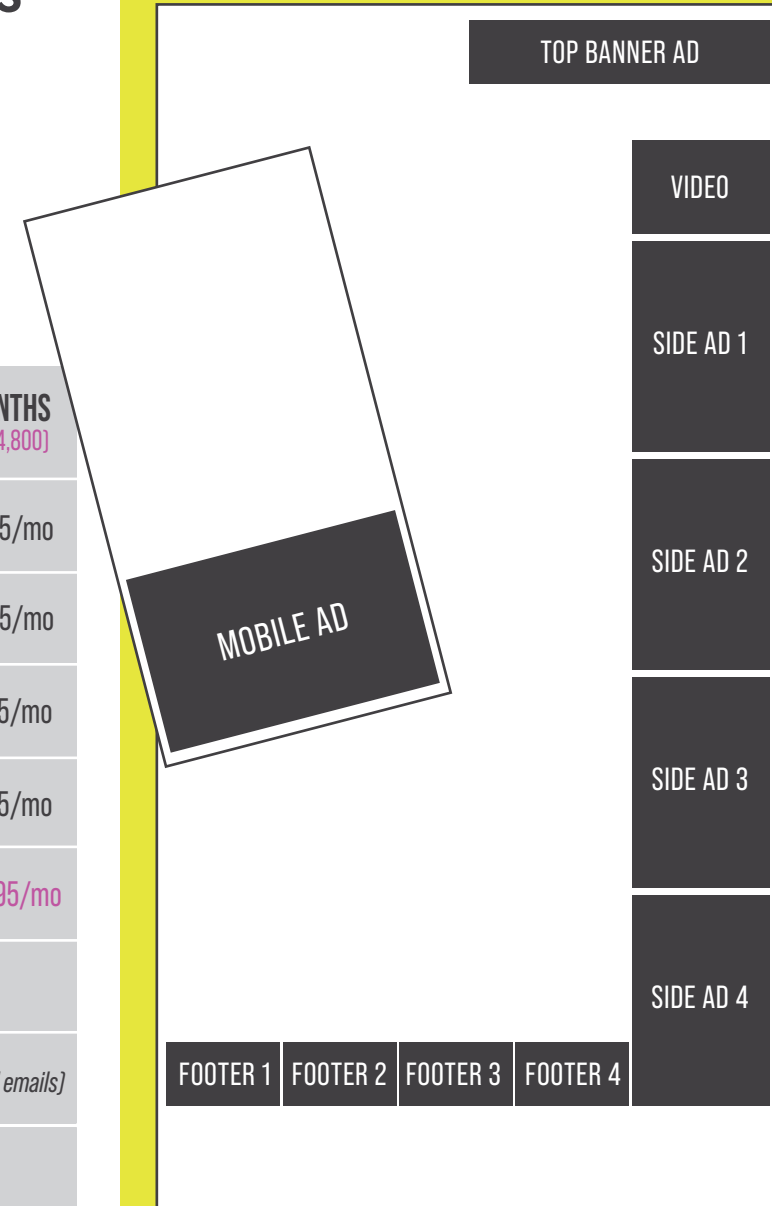

SAVANNAH
MASTER
CALENDAR

SAVANNAH **MASTER** CALENDAR **AD RATES**

Savannah's Only Real Time "Go-To" Online Event Calendar

- 2.1 million page views in 90 days
- Average time on site: over 4 minutes
- Over 40,000 registered locals
- Desktop, tablet and mobile ads
- Updated hourly
- Instant company brand recognition
- Full exposure on "every page" randomly rotating = maximum results

AD PACKAGE	DESKTOP SIZE	MOBILE SIZE	1 MONTH <i>(SAVE $800)</i>	3 MONTHS <i>(SAVE $2,100)</i>	6 MONTHS <i>(SAVE $3,600)</i>	9 MONTHS <i>(SAVE $4,500)</i>	12 MONTHS <i>(SAVE $4,800)</i>
TOP	1200X200	750X230	$799.95/mo	$749.95/mo	$699.95/mo	$649.95/mo	$599.95/mo
SIDE	300X600	750X500	$699.95/mo	$649.95/mo	$599.95/mo	$549.95/mo	$499.95/mo
FOOTER	1200X200	750X500	$399.95/mo	$349.95/mo	$299.95/mo	$249.95/mo	$199.95/mo
VIDEO	300X200	750X500	$399.95/mo	$349.95/mo	$299.95/mo	$249.95/mo	$199.95/mo
All 4: TOP · SIDE · FOOTER · VIDEO			$1,499.95/mo	$1,399.95/mo	$1,299.95/mo	$1,199.95/mo	$1,099.95/mo

CTA POPUP	750X500	750X500	$599.95/week <i>(Call to action pop up window)</i>				

"WHERE YOU NEED TO BE" MONDAY E-NEWSLETTER GRAPHIC: $250/week *(Maximum impact delivered to over 40,000 registered emails)*

PERSONALIZED STAND ALONE E-NEWSLETTER: $350 *(Maximum impact delivered to over 40,000 registered emails)*

AD CREATION FEE PER PACKAGE: $99 *(Includes design, layout, programming, & placement)*

**START ADVERTISING WITH US
FOR AS LITTLE AS $6/DAY!**

Questions?

Contact us for more information!

SAVANNAHMASTERCALNDAR.COM
info@savannahmastercalendar.com